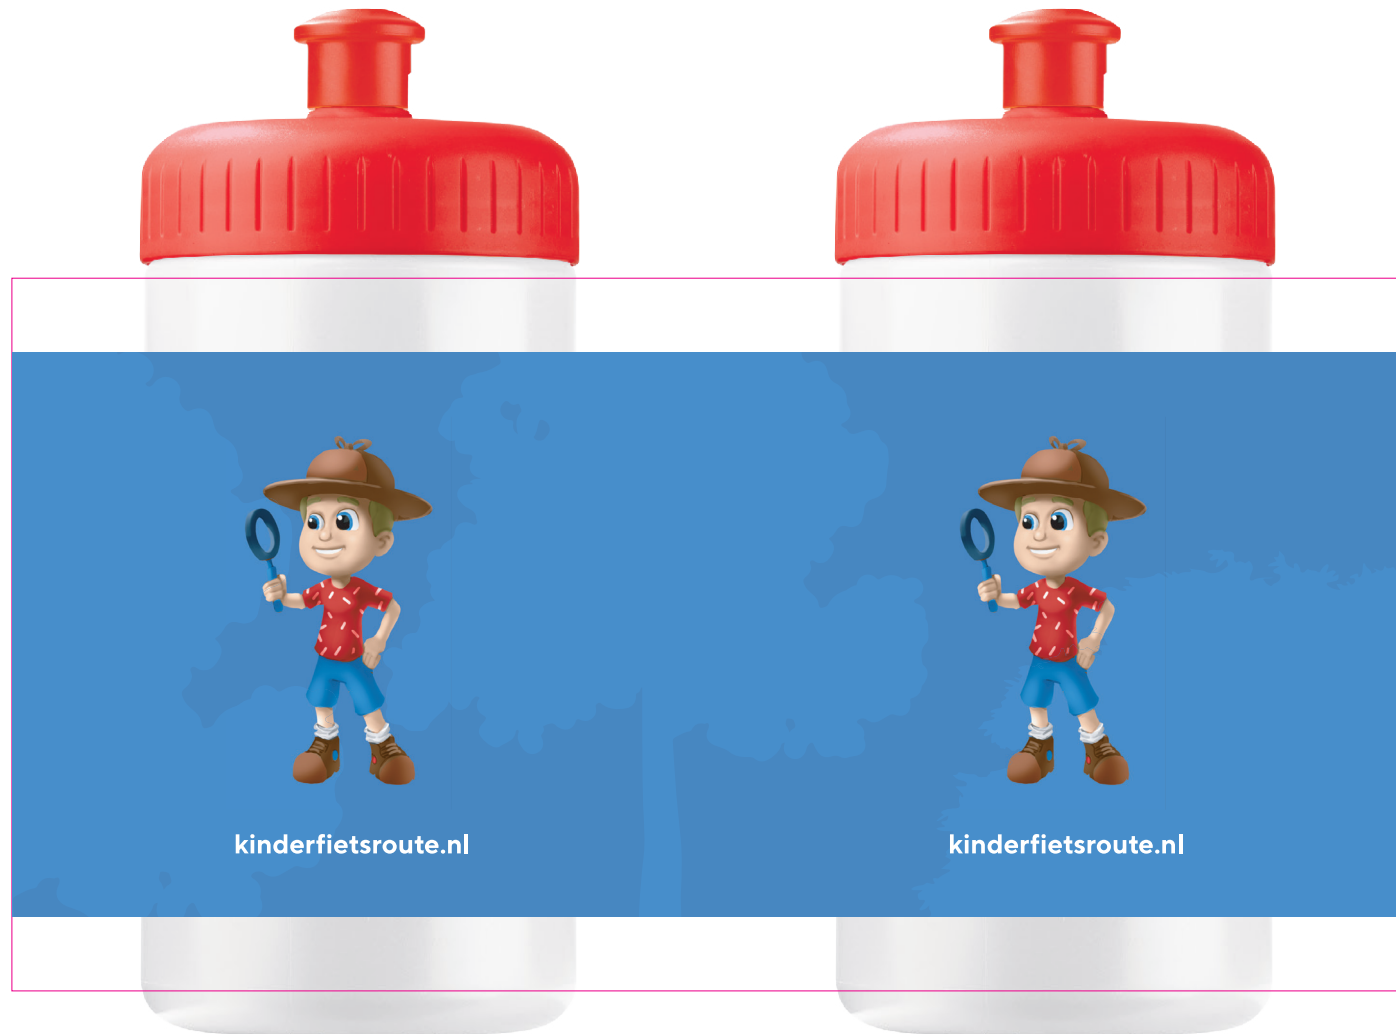

Order: S2243864

Ref: GG-MB-Senza communicatie

Article: 98795

Scale: 80%

Imprint colours:

Imprint technique(s):

DIGITAL PRINT 360

Comment:

logo 231x93 mm

The red frame is to indicate the maximum print area and will not be printed.

NOTE - THE SEAM LINE COULD AFFECT ON IMPRINT - BREAK OR CONVEXITY